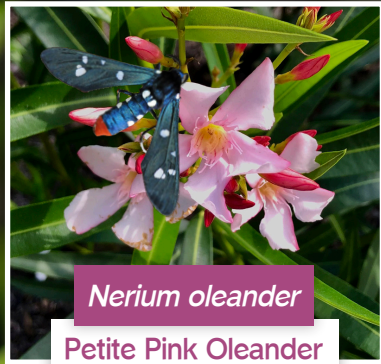

Growing for Pollinators

UF/IFAS Extension Service

Butterfly and Moth Host Plants in the Pollinator Garden

Petroselinum crispum

Parsley

Host to Black Swallowtail Butterfly

Nerium oleander

Petite Pink Oleander